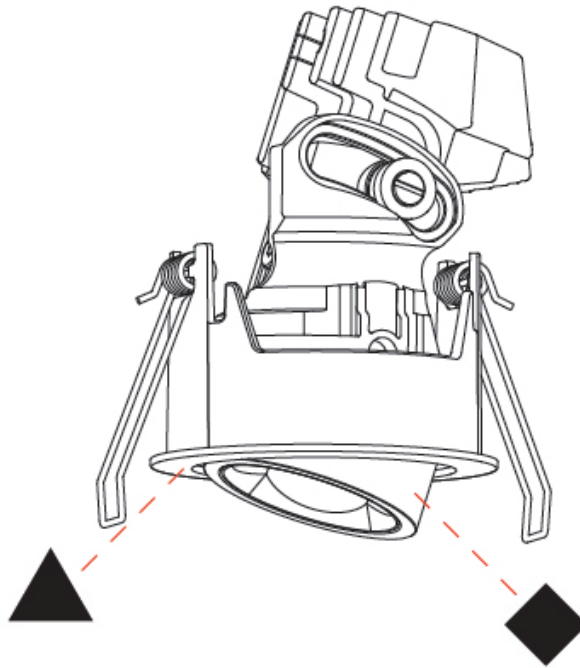

OIKO PRO ROUND ADJUSTABLE RECESSED

A35855-

PROJECT	_____
TYPE	_____
SPECIFIER	_____
QUANTITY	_____
DATE	_____