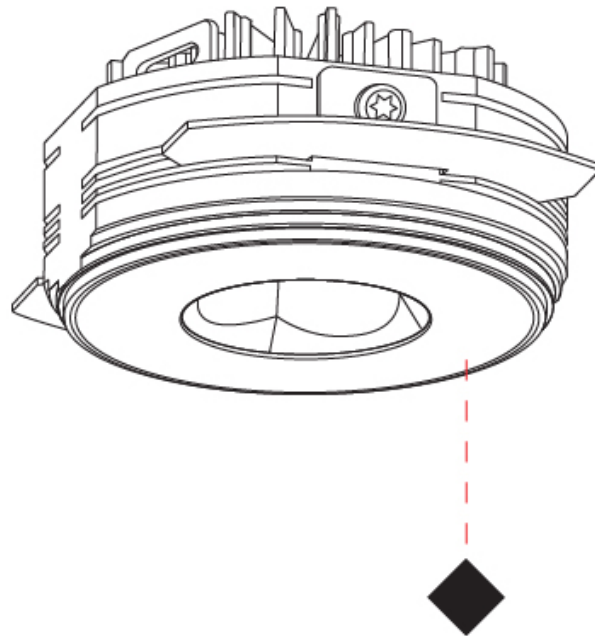

OIKO PRO ROUND FIXED TRIMLESS

A35883-

PROJECT	_____
TYPE	_____
SPECIFIER	_____
QUANTITY	_____
DATE	_____