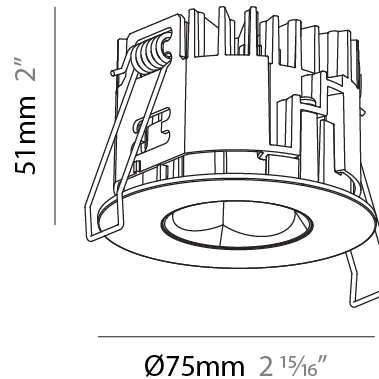

GENERAL

Series: Oiko Pro Round
Subseries: Oiko Pro Round Fixed
Brand: Prolicht
Division: Architectural
Mounting Type: Recessed
Mounting Location: Ceiling
Subcategory: Downlight

PHYSICAL

Shape: Round
Diameter (mm): 75
Diameter (in): 2 15/16
Height (mm): 51
Height (in): 2
Ceiling Thickness (mm): 1 - 25
Ceiling Thickness (in): 1/16 - 1 3/16
Min. Recessing Depth (mm): 55
Min. Recessing Depth (in): 2 3/16
Light Distribution: Direct
Diffuser: Lens Pack - Spread Lens / Linear Spread Lens / Honeycomb Louver
Fixture Finish: SSR / BKV / CWI / CRY / HAB / UFT / ITA / RUA / FTG / MYG / LOD / PUS / FRO / FUP / KIA / POP / BLS / SPG / MEY / GOH / GUM / CHC / COM / ABZ / JAG / OBR / MOS / ROR
Fixture Material: Aluminum Die Cast
Cut-out Measurements: 68mm / 2 11/16" Diameter

ELECTRICAL

Lamp Type: LED (Zhaga Standard)
Input Wattage (W): 14
Total Output Wattage (W): 12.7
Dimming: Dali Dimming
Driver Included: No
Driver Location: Recessed Housing
Driver Type: Constant Current - Universal (120Vac only for DALI driver)
Driver Class: Class 2
Input Voltage (V): 120 - 277
Constant Current (MA): 700

LED

Color Temperature (°K): 2700-6500 Tunable White
Max. Delivered Lumen (lm): 1240
Nominal Lumen (lm): 1460
CRI: >93 CRI
Lamp Life (hrs): 50000
Special LEDs offerings: Tunable White

OPTICAL

Reflector°: 52
Adjustability: Fixed

RATINGS AND CERTIFICATIONS

Certified By: Certified for North American Standards
IP rating: IP20