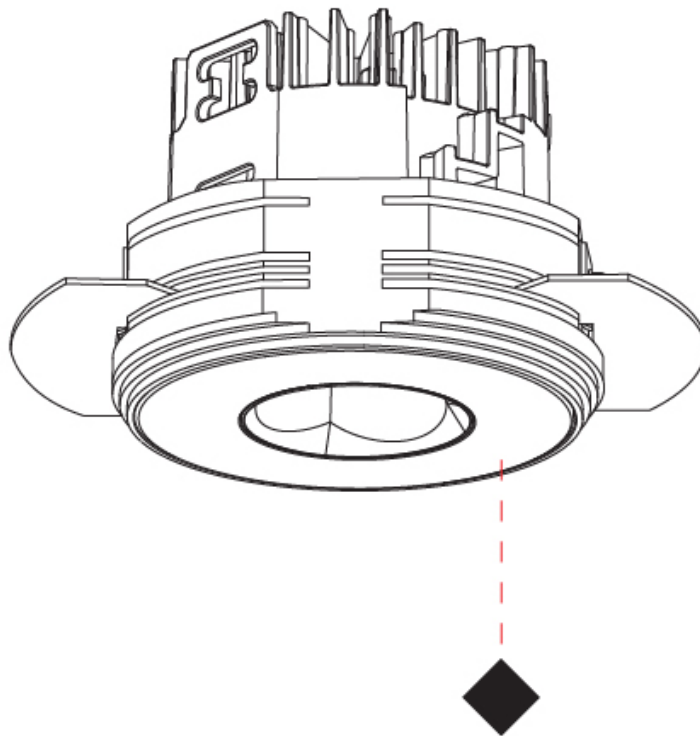

OIKO PRO ROUND FIXED TRIMLESS

A35881-

PROJECT

TYPE

SPECIFIER

QUANTITY

DATE