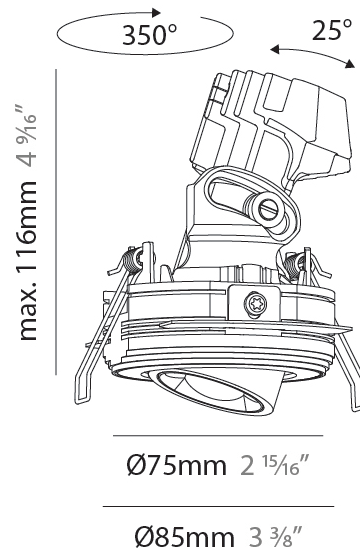

PHYSICAL

Shape: Round
Diameter (mm): 75
Diameter (in): 2 ¹⁵/₁₆
Height (mm): 116
Height (in): 4 ⁹/₁₆
Ceiling Thickness (mm): 10 / 12.5 / 15 / 25
Ceiling Thickness (in): 3/8 or 1/2 or 9/16 or 1
Min. Recessing Depth (mm): 125
Min. Recessing Depth (in): 4 ¹⁵/₁₆
Light Distribution: Direct
Diffuser: Lens Pack - Spread Lens / Linear Spread Lens / Honeycomb Louver
Fixture Finish: SSR / BKV / CWI / CRY / HAB / UFT / ITA / RUA / FTG / MYG / LOD / PUS / FRO / FUP / KIA / POP / BLS / SPG / MEY / GOH / GUM / CHC / COM / ABZ / JAG / OBR / MOS / ROR
Fixture Material: Aluminum Die Cast
Cut-out Measurements: D. 86mm / 3 3/8"

ELECTRICAL

Lamp Type: LED (Zhaga Standard)
Input Wattage (W): 14
Total Output Wattage (W): 12.7
Dimming: Dali Dimming
Driver Included: No
Driver Location: Recessed Housing
Driver Type: Constant Current - Universal (120Vac only for DALI driver)
Driver Class: Class 2
Input Voltage (V): 120 - 277
Constant Current (MA): 700

LED

Number of LEDs: 1
Color Temperature (°K): 2700-6500 Tunable White
Max. Delivered Lumen (lm): 1129
Nominal Lumen (lm): 1460
CRI: >90 CRI
Lamp Life (hrs): 50000
Special LEDs offerings: Tunable White

OPTICAL

Reflector°: 36
Adjustability: Rotational 350° / Tilt 25°

RATINGS AND CERTIFICATIONS

Certified By: Certified for North American Standards
IP rating: IP20